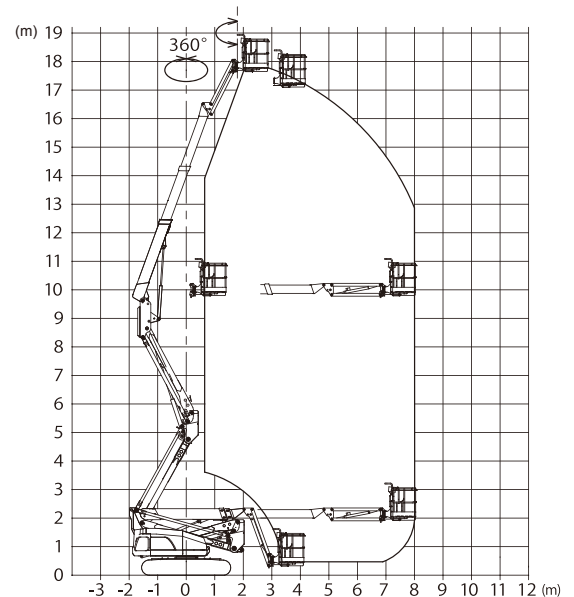

→ Nagano 20ATuj

Articulated crawler boom

When difficult areas need to be reached, the easy-to-store and versatile 20ATuj helps you reach up, over and around.

MODEL	20ATuj
Maximum moveable load	230 kg
Tilt	3°
Platform dimensions (W x L x H)	1,80 x 0,90 x 1,10 m
Max. platform height	17,79 m
Max. horizontal reach	8m
Machine weight	9450 kg
Overall length	6,26 m
Overall width	2,25 m
Overall height	2,36 m
Engine model	Kubota D1305
Travel speed	0,3 / 1,0 / 1,5 / 2,5 km/h

Max platform height: **18 m**
Max working height: **20 m**
Max moveable load: **230 kg**

STANDARD FEATURES

- ✓ Fire resistant coating
- ✓ Easy cleaning
- ✓ Easy access to filters
- ✓ Oscillating roller
- ✓ Secondary guarding
- ✓ Maintenance cover