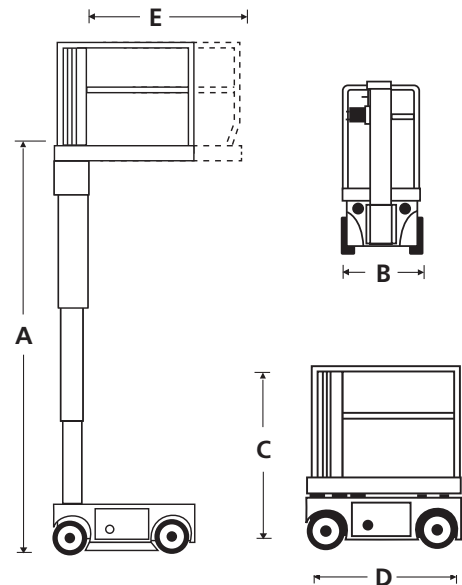

 **snorkel**
www.snorkellifts.com

SELF-PROPELLED TELESCOPIC MAST LIFT

TM12

DIMENSIONS TM12

Max. working height	5.6m
Max. platform height (A)	3.6m
Platform size (stowed)	0.74m x 0.96m
Platform size (extended) (E)	0.74m x 1.46m
Extension deck length	0.5m
Overall width (B)	0.76m
Overall length (D)	1.34m
Stowed height (C)	1.62m
Ground clearance	76mm

PERFORMANCE

Platform capacity (SWL)	227kg
Max. drive height	3.6m
Max. wind speed	12.5m/s
Max. drive speed (stowed)	3.2km/h
Max. drive speed (elevated)	0.43km/h
Raise/lower time	16/19 sec
Gradeability	25%
Max. operating slope (side to side)	2°
Max. operating slope (front to back)	2°
Inside turning radius	0.36m
Outside turning radius	1.55m
Tyres	279mm. non-marking rubber
Parking brake	2 wheel, spring-applied, hydraulically-released with manual overdrive
Drive system	dual front hydraulic motors
Controls	proportional

POWER

Power source	24V 4hp DC electric motor 4-220 Ah batteries
Battery charger	18 amp

WEIGHT

Weight	830kg
--------	-------

TURNING RADIUS

STANDARD FEATURES

- Roll-out deck extension
- Hydraulically powered descent
- Proportional controls
- Saloon-door style entry gates
- Descent and tilt alarms
- Emergency lowering at chassis controls
- Non-marking rubber tyres
- Crane lift points
- Horn
- 2 persons + equipment capacity indoor
- 1 person + equipment capacity outdoor
- Selectable motion alarm
- Integrated battery charger 90V-240V 25A
- Hour meter & on-board diagnostics display
- 2 year parts & labour, 5 year structural warranty
- CE approved