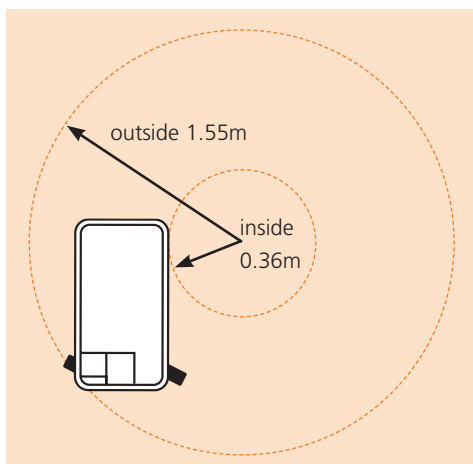

 **snorkel**
www.snorkellifts.com

SELF-PROPELLED TELESCOPIC MAST LIFT

TM12

DIMENSIONS TM12

Max. working height	5.6m
Max. platform height (A)	3.6m
Platform size (stowed)	0.74m x 0.96m
Platform size (extended) (E)	0.74m x 1.46m
Extension deck length	0.5m
Overall width (B)	0.76m
Overall length (D)	1.34m
Stowed height (C)	1.62m
Ground clearance	76mm

PERFORMANCE

Platform capacity (SWL)	227kg
Max. drive height	3.6m
Max. wind speed	12.5m/s
Max. drive speed (stowed)	3.2km/h
Max. drive speed (elevated)	0.43km/h
Raise/lower time	16/19 sec
Gradeability	25%
Max. operating slope (side to side)	2°
Max. operating slope (front to back)	2°
Inside turning radius	0.36m
Outside turning radius	1.55m
Tyres	279mm. non-marking rubber
Parking brake	2 wheel, spring-applied, hydraulically-released with manual overdrive
Drive system	dual front hydraulic motors
Controls	proportional

POWER

Power source	24V 4hp DC electric motor 4-220 Ah batteries
Battery charger	18 amp

WEIGHT

Weight	830kg
--------	-------

TURNING RADIUS

STANDARD FEATURES

- Roll-out deck extension
- Hydraulically powered descent
- Proportional controls
- Saloon-door style entry gates
- Descent and tilt alarms
- Emergency lowering at chassis controls
- Non-marking rubber tyres
- Crane lift points
- Horn
- 2 persons + equipment capacity indoor
- 1 person + equipment capacity outdoor
- Selectable motion alarm
- Integrated battery charger 90V-240V 25A
- Hour meter & on-board diagnostics display
- 2 year parts & labour, 5 year structural warranty
- CE approved